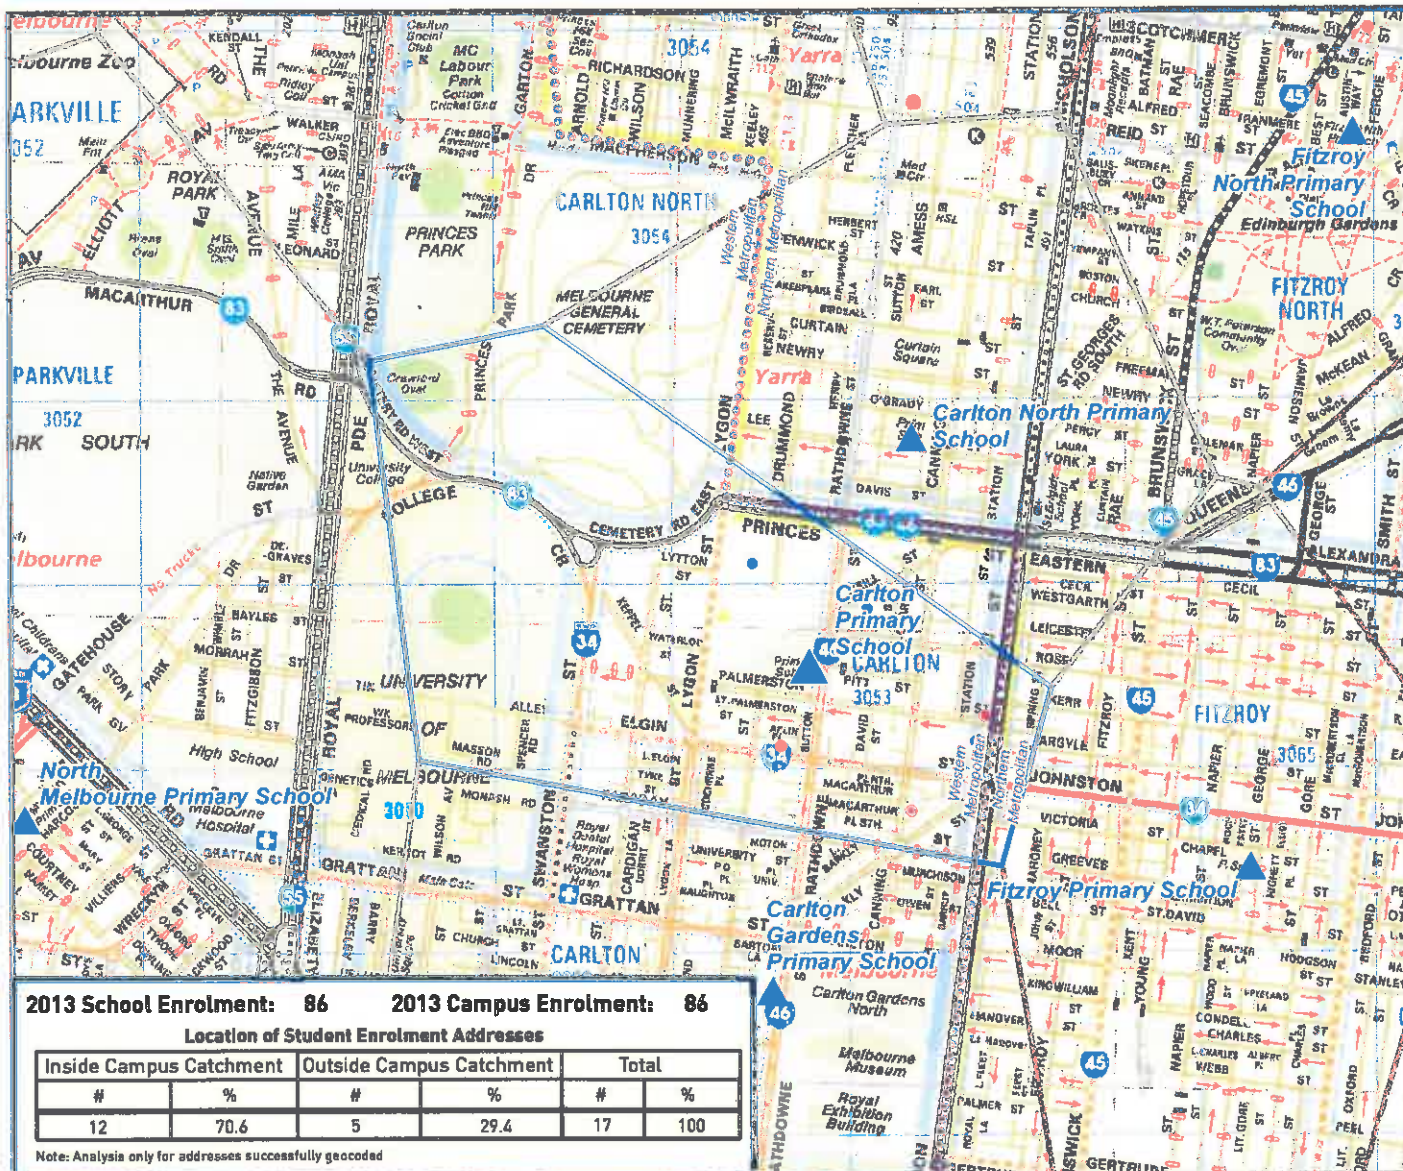

4980 Carlton Primary School

Campus 1 Carlton Primary School

Distribution of Student Population

2013 School Enrolment: 86 2013 Campus Enrolment: 86

Location of Student Enrolment Addresses

Inside Campus Catchment		Outside Campus Catchment		Total	
#	%	#	%	#	%
12	70.6	5	29.4	17	100

Note: Analysis only for addresses successfully geocoded

Legend

- ▲ School Location
- Closest School Catchment
- DEECD Region Boundary

Student Address - School Year

- | | | | |
|---|------|---|---|
| ● | Prep | ● | 4 |
| ● | 1 | ● | 5 |
| ● | 2 | ● | 6 |
| ● | 3 | | |