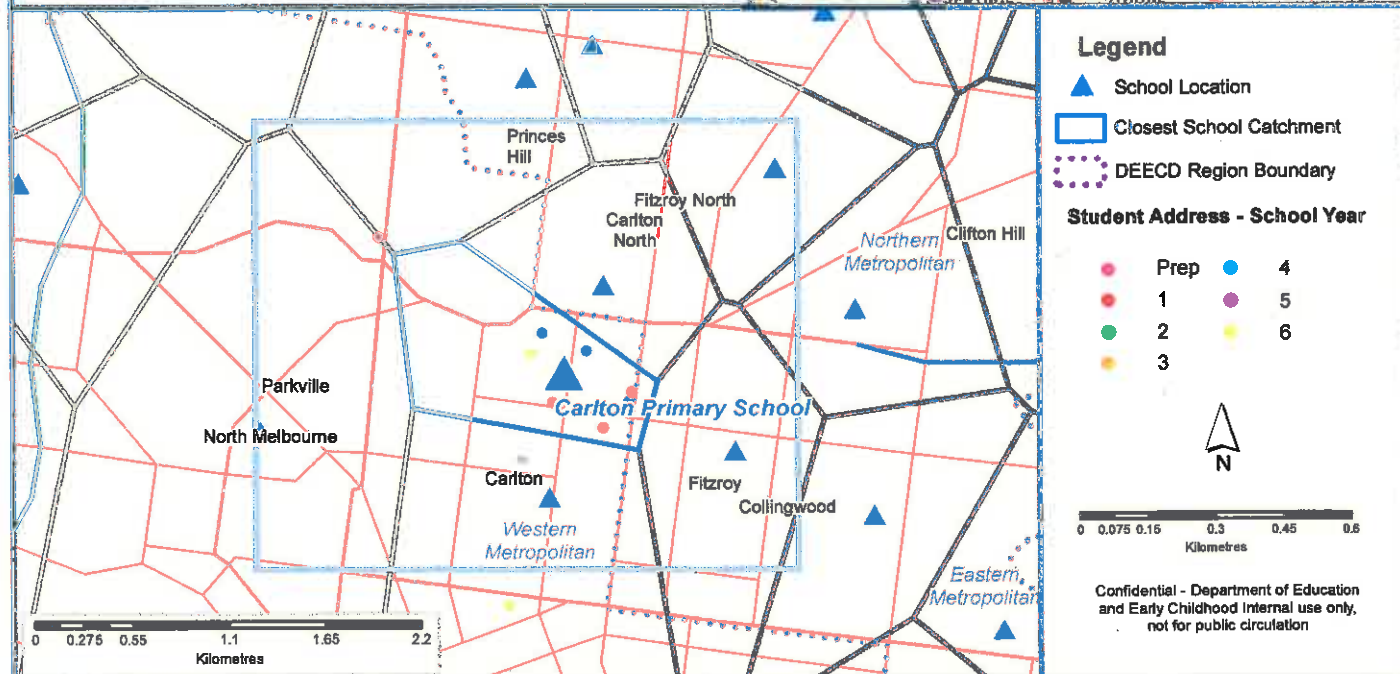

4980 Carlton Primary School

Campus 1 Carlton Primary School

Distribution of Student Population

2013 School Enrolment: 86 2013 Campus Enrolment: 86

Location of Student Enrolment Addresses

Inside Campus Catchment		Outside Campus Catchment		Total	
#	%	#	%	#	%
12	70.6	5	29.4	17	100

Note: Analysis only for addresses successfully geocoded

Legend

- ▲ School Location
- Closest School Catchment
- DEECD Region Boundary

Student Address - School Year

- | | | | |
|---|------|---|---|
| ● | Prep | ● | 4 |
| ● | 1 | ● | 5 |
| ● | 2 | ● | 6 |
| ● | 3 | | |